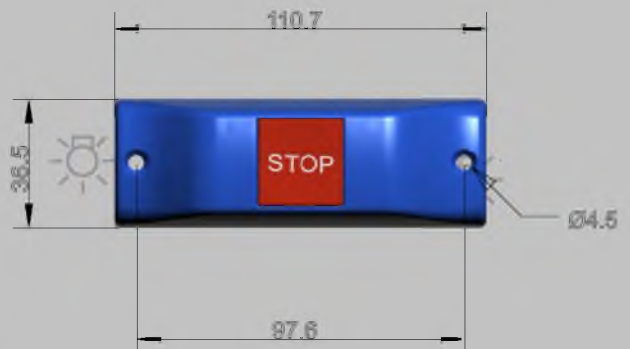

Vertical

Horizontal

Grained

Smooth

38.0

Bell switch for flat surface

Bell switch for 35 mm dia handrails
(can be mounted 20 mm dia handrails with adapter)

BELL SWITCHES FOR 30 mm AND 35 mm DIA HANDRAILS (SMOOTH) VERTICAL