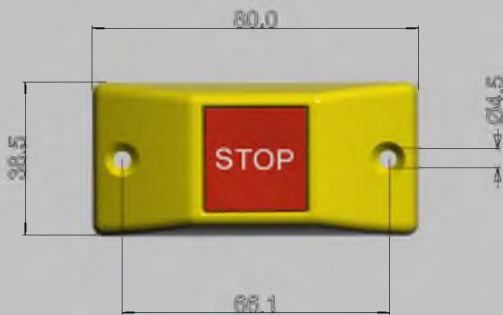

Vertical

Horizontal

Grained

Smooth

38.0

Bell switch for flat surface

Bell switch for 35 mm dia handrails
(can be mounted 20 mm dia handrails with adapter)

BELL SWITCHES FOR 30 mm AND 35 mm DIA HANDRAILS (SMOOTH) VERTICAL