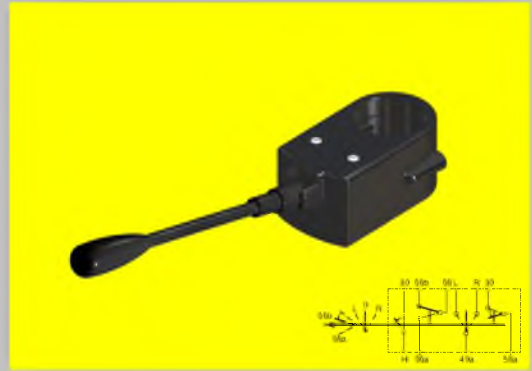

34 0521
302 MERCEDES SİNYAL KOLU KISA

STEERING COLUMN SWITCH