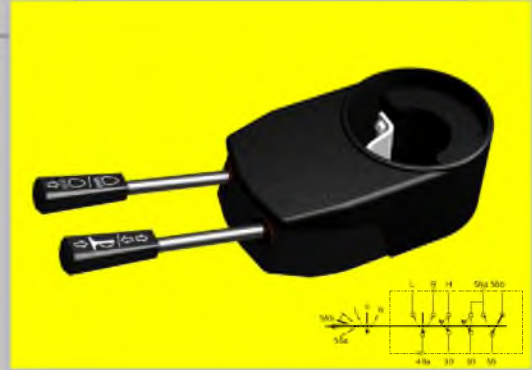

FUSE HOLDER FOR MAXI FUSE WITH CAP

26 0500
12'Lİ SİGORTA KUTUSU NEGATİF DAĞITIMLI
(KAPAKLI)

12 WAY FUSE BOX WITH COVER AND NEGATIVE BUS (MARINE)

34 0512
50 NC SİNYAL KOLU

STEERING COLUMN SWITCH

34 0513
DODGE (AS - 900) SİNYAL KOLU