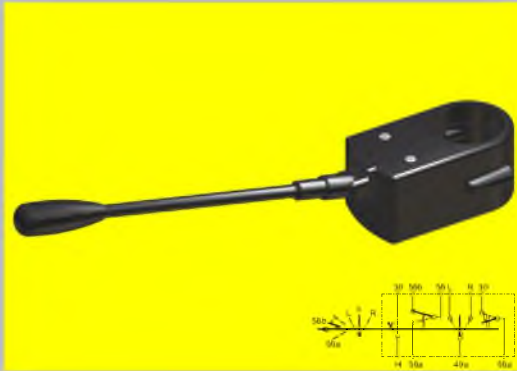

34 0520
302 MERCEDES SİNYAL KOLU UZUN

STEERING COLUMN SWITCH