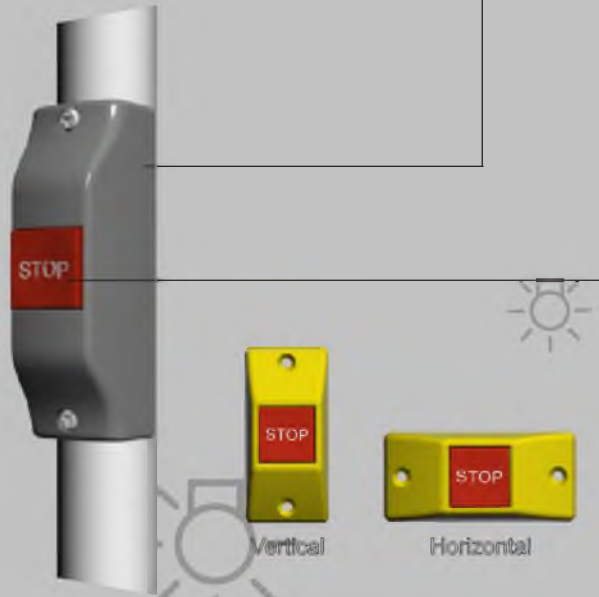

Vertical

Horizontal

Grained

Smooth

38.0

Bell switch for flat surface

Bell switch for 35 mm dia handrails
(can be mounted 20 mm dia handrails with adapter)

BELL SWITCHES FOR 30 mm AND 35 mm DIA HANDRAILS (SMOOTH) VERTICAL