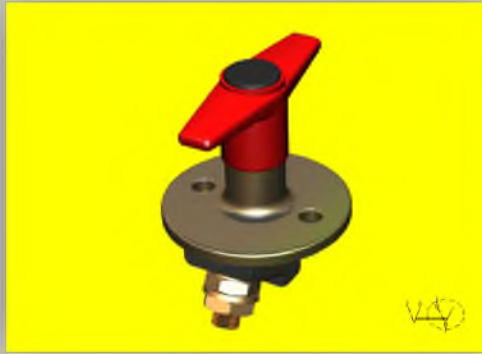

05 0402
Y.M. METAL - BAKALİT DEVRE KESİCİ
BATTERY CUT - OFF SWITCH