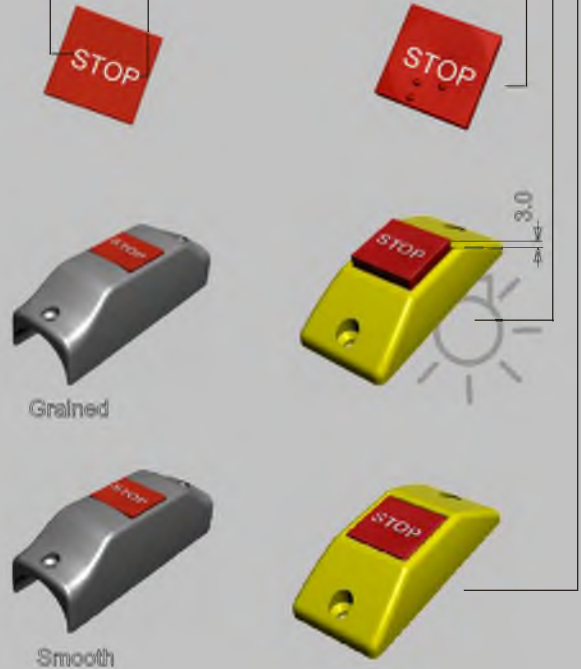

SLIP RING

12 0111
VALEO TIP
ROTOR BAKIRI

SLIP RING

12 0107
FATİH
ROTOR BAKIRI

SLIP RING

Reference	Description	Housing Colour	Push Button Colour	Symbol	Symbol Colour	Type	Push Button Height / Type
03 0410	BELL SWITCH FOR HANDRAILS (SMOOTH)	GREY	RED	STOP	WHITE	VERTICAL	NORMAL
03 0440	BELL SWITCH FOR FLAT SURFACE (GRAINED)	GREY	RED	STOP	WHITE	VERTICAL	NORMAL
03 0470	BELL SWITCH FOR HANDRAILS (GRAINED)	GREY	RED	STOP	WHITE	VERTICAL	NORMAL
03 0430	BELL SWITCH FOR HANDRAILS (SMOOTH)	GREY	RED	STOP	WHITE	VERTICAL	HIGH
03 0432	BELL SWITCH FOR HANDRAILS (SMOOTH)	GREY	RED	STOP	WHITE	VERTICAL	NORMAL / BRAILLE
03 0510	BELL SWITCH FOR HANDRAILS (SMOOTH)	GREY	RED	STOP	WHITE	HORIZONTAL	NORMAL

Vertical

Horizontal

Grained

Smooth

38.0

Bell switch for flat surface

Bell switch for 35 mm dia handrails
(can be mounted 20 mm dia handrails with adapter)

BELL SWITCHES FOR 30 mm AND 35 mm DIA HANDRAILS (SMOOTH) VERTICAL